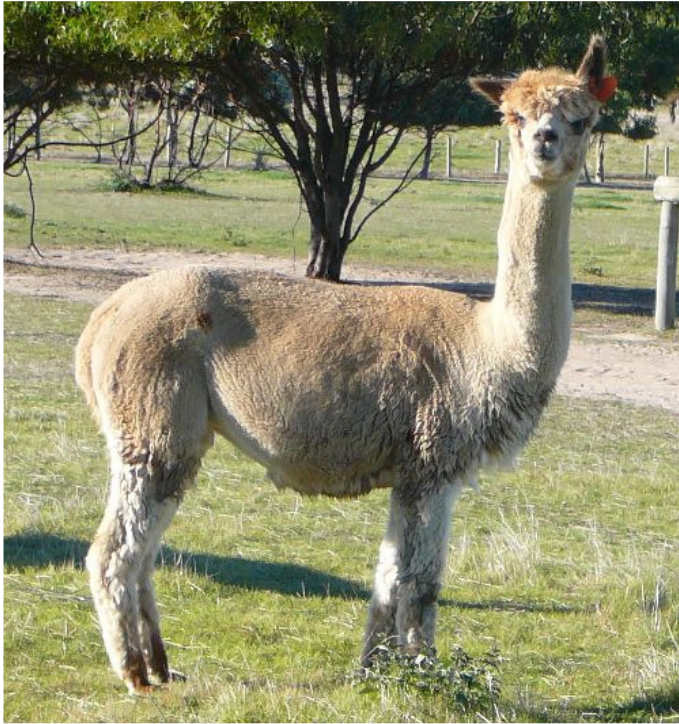

Mercedes

Sex: Female

Colour: Medium Fawn

IAR: 98545

Date of Birth: 21/3/2006

Price: \$3,300 inc GST.

Covering sire:

Yaringa Sir Winston due 21/3/12.

Pedigree:

Sire: [ILR PERUVIAN DRAMBUIE G220 \(Imp. U.S.A\) Solid Light Fawn](#)

Animal: [ALPACASPECIALIST MERCEDES Solid Dark Fawn](#)

[PURRUMBETE HIGHLANDER Foundation Animal \(Imp. Chile\) Solid White](#)